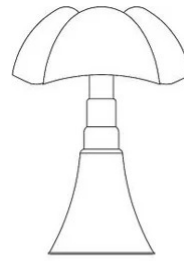

# Pipistrello

Gold

Gae Aulenti

colors

Typology Table Floor

Utilisation Indoor

230V 14 W 1400 lm

diffuse light

Table or standing lamp with diffused light, adjustable height. Glazed stainless steel telescope. White opal methacrylate diffuser. Structure and knob: 24K gold-plated brass. LED light source integrated, dimmable, electronic driver on the plug.

Family	Pipistrello
Typology	Table Floor
Utilisation	Indoor

**Dimensions**

Height	66 - 86 cm
Diameter	55 cm
Power supply cable length	45+200 cm
Weight	10 Kg Kg

**Materials**

Structure	brass	Diffuser	methacrylate O40
Base	iron		